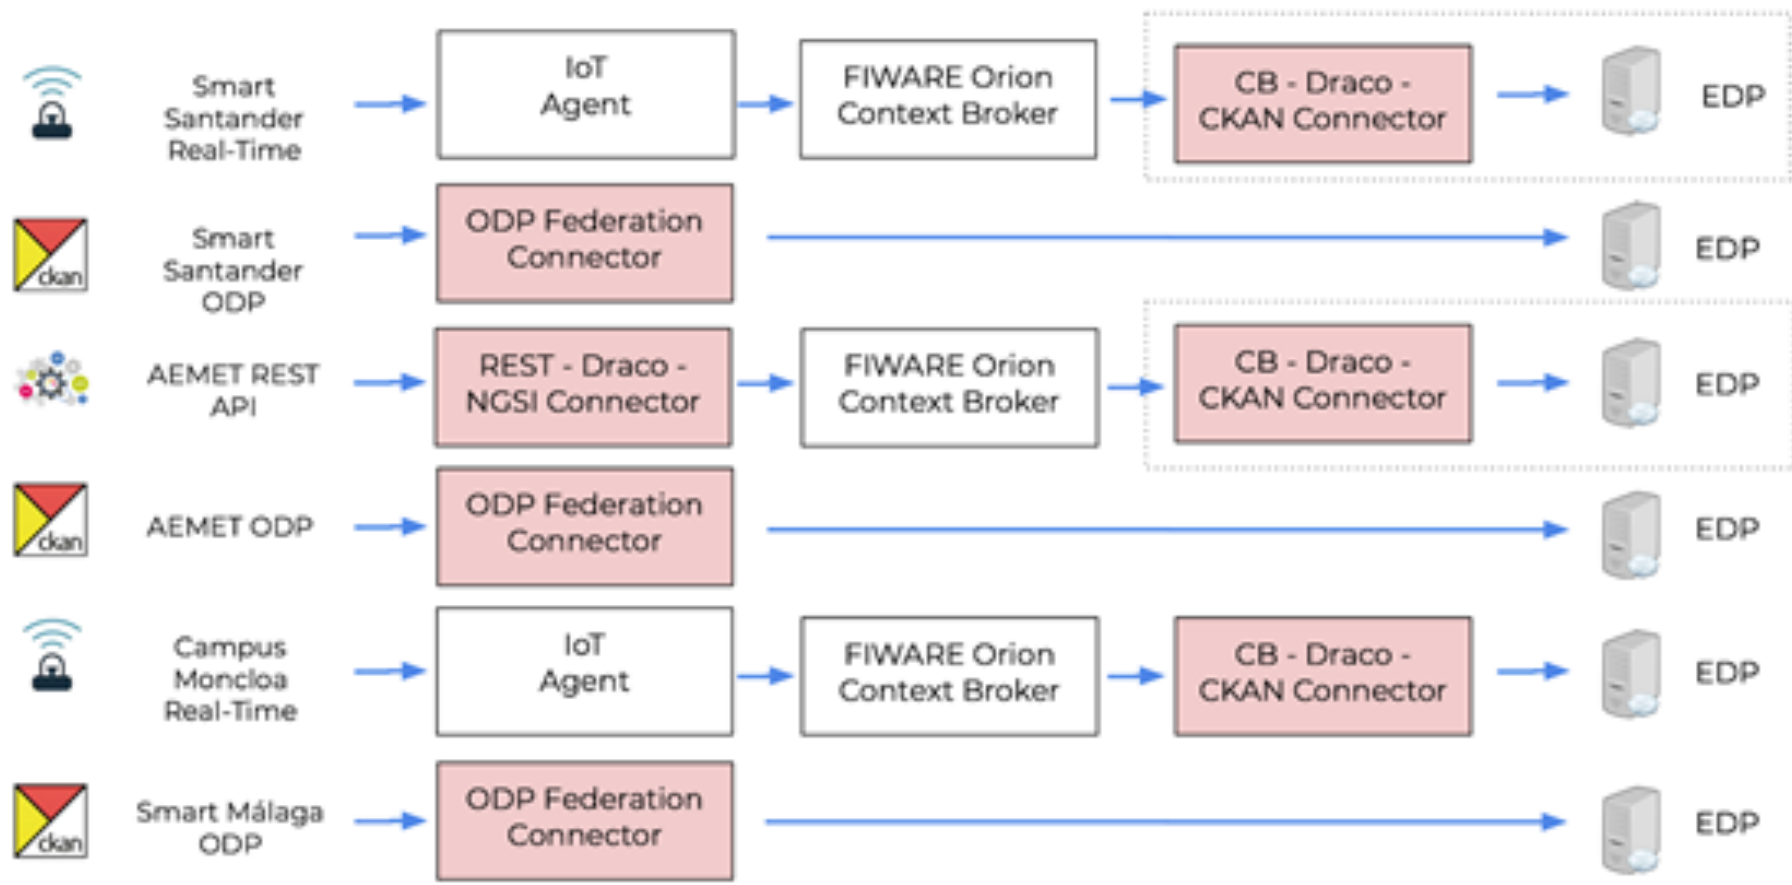

# Consortium

---

UNIVERSIDAD  
POLITÉCNICA  
DE MADRID

Supported by:

# Challenges

---

- Heterogenous data sources
  - FIWARE connectors + NGSI + Smart Data Models
- Real time
  - Context Broker + Machine Learning
- Data privacy and sovereignty
  - IdM + Access Control + Data Usage Control

# Data ingestion from real-time data sources

# Data usage control architecture